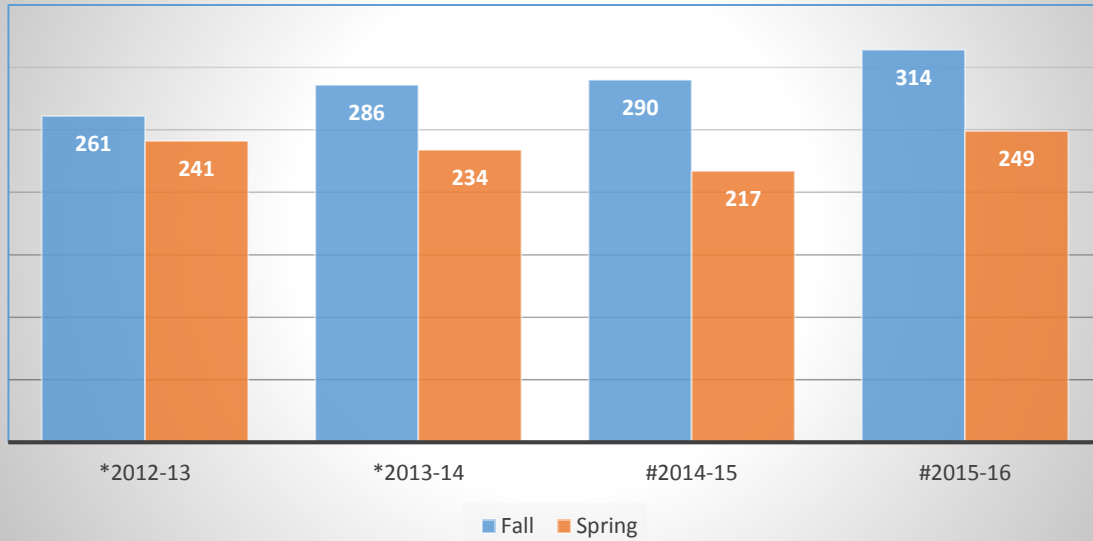

Resident Hall Capacity Rates

*Max capacity – 274

#Max capacity – 314